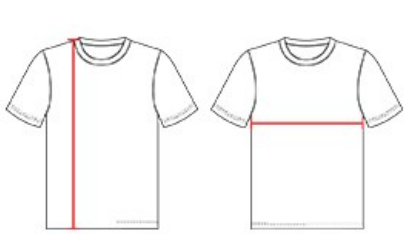

HOW TO MEASURE

These product specifications reference a product's measurements. For sizing information and guidance, please reference our sizing charts.

BODY LENGTH

Measured on the front from the shoulder/neck intersection to the bottom of the garment.

CHEST WIDTH

Measured across the chest, 1" below the armhole seam.