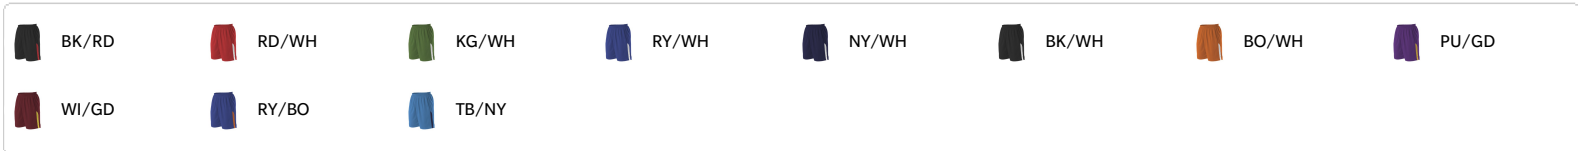

#N00009 MEN'S

ADULT NBA BLANK GAME SHORT

- 100% Extreme Tear Drop Cationic Colorfast Polyester With Moisture Management Fibers
- Solid Color
- Single Ply Body With Contrast Colortop Stitching On Side Seams
- Contrast Color

COLORS

SPECIFICATIONS

COLOR	S	M	L	XL	2XL
Piece Weight measured in pounds	0.51	0.51	0.51	0.51	0.51
Case Count # of units per case	100	100	90	90	80

HOW TO MEASURE

These product specifications reference a product's measurements. For sizing information and guidance, please reference our sizing charts.

INSEAM

Measured from crotch point to bottom leg opening.

WAIST WIDTH

Measured across the top of the waist opening.