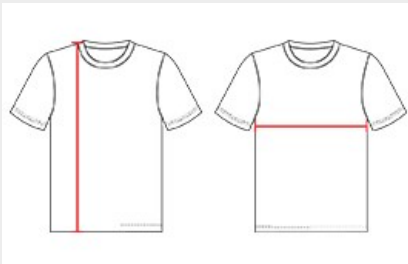

HOW TO MEASURE

These product specifications reference a product's measurements. For sizing information and guidance, please reference our sizing charts.

BODY LENGTH

Measured on the front from the shoulder/neck intersection to the bottom of the garment.

CHEST WIDTH

Measured across the chest, 1" below the armhole seam.