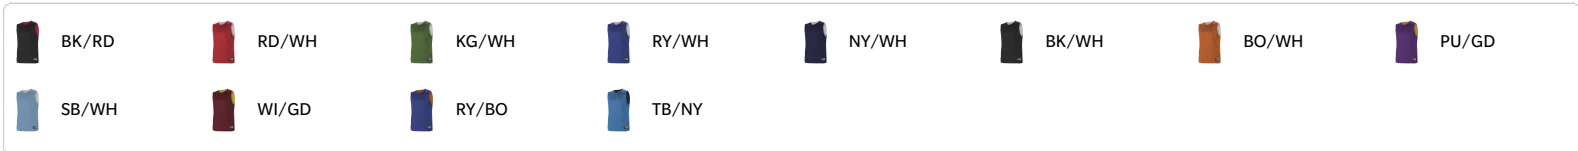

# #N00004 YOUTH YOUTH NBA BLANK REVERSIBLE GAME JERSEY

- 100% Extreme Tear Drop Cationic Polyester Withmoisture Management Fibers
- Double Ply Extreme Tear Drop Fully Reversible Jersey
- Soft Cool Hand
- Lightweight Basketball Mock Mesh
- Contrasting Color Exposed Top Stitching Across Upper Chest On Front And Back On Both Colorway Sides Of Jersey
- Self-Material Main Body Set-In Mitered V-Neck With Bar Tack Reinforcement

## COLORS

## SPECIFICATIONS

COLOR	S	M	L	XL
<b>Piece Weight</b> measured in pounds	0.51	0.51	0.51	0.51
<b>Case Count</b> # of units per case	90	80	70	70