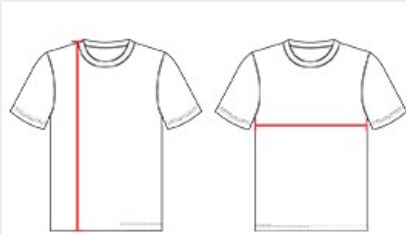

HOW TO MEASURE

These product specifications reference a product's measurements. For sizing information and guidance, please reference our sizing charts.

BODY LENGTH

Measured on the front from the shoulder/neck intersection to the bottom of the garment.

CHEST WIDTH

Measured across the chest, 1" below the armhole seam.