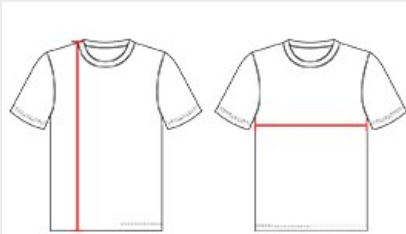

#N00002 GIRLS' GIRLS BLANK REVERSIBLE WNBA RACERBACK JERSEY

- 100% Extreme Tear Drop Cationic Polyester Withmoisture Management Fibers
- Double Ply Extreme Tear Drop Fully Reversible Jersey
- Soft Cool Hand
- Lightweight Basketball Mock Mesh
- Contrasting Color Exposed Top Stitching Across Upper Chest On Front And Back On Both Colorway Sides Of Jersey
- Women's Fit Jersey With Racerback

COLORS

SPECIFICATIONS

COLOR	S	M	L	XL
Piece Weight measured in pounds	0.51	0.51	0.51	0.51
Case Count # of units per case	100	90	80	80

HOW TO MEASURE

These product specifications reference a product's measurements. For sizing information and guidance, please reference our sizing charts.

BODY LENGTH

Measured on the front from the shoulder/neck intersection to the bottom of the garment.

CHEST WIDTH

Measured across the chest, 1" below the armhole seam.