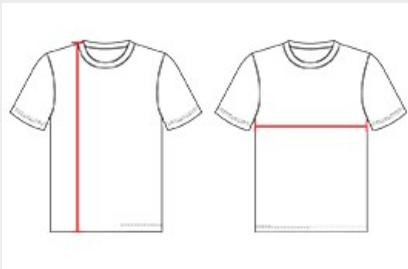

#N00001 MEN'S

ADULT NBA BLANK REVERSIBLE GAME JERSEY

- 100% Extreme Tear Drop Cationic Polyester Withmoisture Management Fibers
- Double Ply Extreme Tear Drop Fully Reversible Jersey
- Soft Cool Hand
- Lightweight Basketball Mock Mesh
- Contrasting Color Exposed Top Stitching Across Upper Chest On Front And Back On Both Colorway Sides Of Jersey
- Self-Material Main Body Set-In Mitered V-Neck With Bar Tack Reinforcement

COLORS

SPECIFICATIONS

COLOR	S	M	L	XL	2XL
Piece Weight measured in pounds	0.51	0.51	0.51	0.51	0.51
Case Count # of units per case	70	60	60	50	50

HOW TO MEASURE

These product specifications reference a product's measurements. For sizing information and guidance, please reference our sizing charts.

BODY LENGTH

Measured on the front from the shoulder/neck intersection to the bottom of the garment.

CHEST WIDTH

Measured across the chest, 1" below the armhole seam.