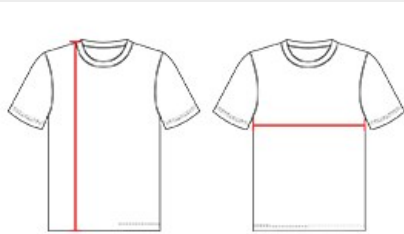

#A00290 WOMEN'S WOMENS DIG LONG SLEEVE VOLLEYBALL JERSEY

- 100% Extreme Microfiber Cationic Colorfast Polyester With Moisture Management Fibers
- 60% Cationic Colorfast Polyester / 40% Polyester with Moisture Management Fibers
- Solid Color Body With Matching Body Color Heather Long Sleeve Arm
- Side And Front Collar Inserts
- Body Fabric Has Powerful Stretch And Recovery For Full Range Of Motion In All Areas
- Flat Lock Seamed Throughout To Reduce Friction And Improved Durability

COLORS

SPECIFICATIONS

COLOR	XS	S	M	L	XL	2XL
Piece Weight measured in pounds	0.29	0.29	0.29	0.29	0.29	0.29
Case Count # of units per case	80	80	80	80	80	80

HOW TO MEASURE

These product specifications reference a product's measurements. For sizing information and guidance, please reference our sizing charts.

BODY LENGTH

Measured on the front from the shoulder/neck intersection to the bottom of the garment.

CHEST WIDTH

Measured across the chest, 1" below the armhole seam.