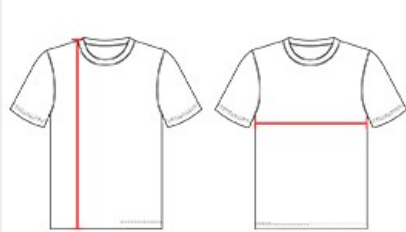

HOW TO MEASURE

These product specifications reference a product's measurements. For sizing information and guidance, please reference our sizing charts.

BODY LENGTH

Measured on the front from the shoulder/neck intersection to the bottom of the garment.

CHEST WIDTH

Measured across the chest, 1" below the armhole seam.