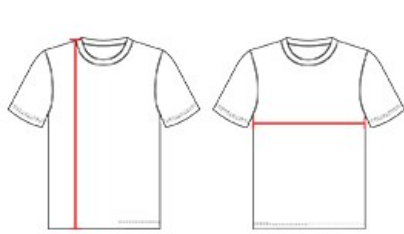

#A00346 MEN'S ADULT RECRUIT GAME JERSEY

- Full length PROF-FLEX CUT tailored jersey
- Lightweight High Abrasion resistant AR-TECH front and back body fabric
- Double thickness mechanical STRETCH DAZZLE fabric
- Contrast color elastic sleeve opening
- 4-way stretch mesh fabric bottom body/front/back/side inserts/underarm and upper back for breathability/durability and full range of motion
- Contrast insert collar
- Cover seamed throughout for additional strength and appearance

COLORS

SPECIFICATIONS

COLOR	S	M	L	XL	2XL	3XL
Piece Weight measured in pounds	0.00	0.00	0.00	0.00	0.00	0.00
Case Count # of units per case	1	1	1	1	1	1

HOW TO MEASURE

These product specifications reference a product's measurements. For sizing information and guidance, please reference our sizing charts.

BODY LENGTH

Measured on the front from the shoulder/neck intersection to the bottom of the garment.

CHEST WIDTH

Measured across the chest, 1" below the armhole seam.