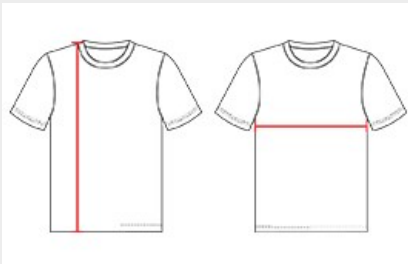

#A00198 MEN'S

ADULT PRO FLEX CUT BELT LENGTH FOOTBALL JERSEY

- 100% Extreme Mesh Cationic Colorfast Polyester (Top Front And Back Body)
- 85% Polyester / 15% Elastane 4-Way Stretch Mesh (Bottom Front And Back Body)
- 100% Extreme Dazzle Cationic Colorfast Polyester (Yoke And Sleeves)
- 88% Polyester / 12% Elastane (Cuffs And Collar)
- Belt Length Pro-Flex Cut
- Tailored Jersey That Contours To The Shoulder And Arms For Improved Range Of Motion and No-Grab Fit

COLORS

SPECIFICATIONS

COLOR	S	M	L	XL	2XL	3XL
Piece Weight measured in pounds	0.51	0.51	0.51	0.51	0.51	0.51
Case Count # of units per case	60	60	60	60	55	55

HOW TO MEASURE

These product specifications reference a product's measurements. For sizing information and guidance, please reference our sizing charts.

BODY LENGTH

Measured on the front from the shoulder/neck intersection to the bottom of the garment.

CHEST WIDTH

Measured across the chest, 1" below the armhole seam.