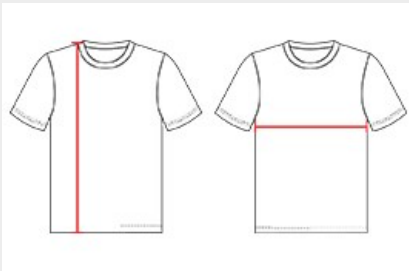

#A00174 YOUTH YOUTH ELUSIVE FOOTBALL JERSEY

- 100% Extreme Mesh Cationic Colorfast Polyester 100 Denier Tricot Mesh With Moisture Management Properties
- 100% Extreme Dazzle Cationic Colorfast Polyester With Moisture Management Finish Yoke 85% Polyester / 15% Spandex Side Inserts
- V-Neck And Sleeve Cuffs
- Full Length "Elusive Cut" Jersey With Straight Lycra Side Inserts
- Double Thickness Dazzle Traditional Yoke With Tricot Mesh Body And Sleeves

COLORS

SPECIFICATIONS

COLOR	S	M	L	XL
Piece Weight measured in pounds	0.25	0.25	0.25	0.25
Case Count # of units per case	80	70	60	50

HOW TO MEASURE

These product specifications reference a product's measurements. For sizing information and guidance, please reference our sizing charts.

BODY LENGTH

Measured on the front from the shoulder/neck intersection to the bottom of the garment.

CHEST WIDTH

Measured across the chest, 1" below the armhole seam.