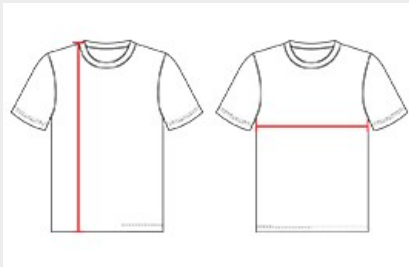

#A00168 YOUTH YOUTH DAZZLE MESH PRACTICE FOOTBALL JERSEY

- 100% Extreme Porthole Mesh Cationic Colorfast Polyester 200 Denier Porthole Mesh
- 100% Extreme Dazzle Cationic Colorfast Polyester With Moisture Management Finish
- Waist Length Practice Jersey
- Porthole Mesh Body And Under Sleeves For Increased Durability And Breathability

COLORS

SPECIFICATIONS

COLOR	S/M	L/XL
Piece Weight measured in pounds	0.51	0.51
Case Count # of units per case	100	90

HOW TO MEASURE

These product specifications reference a product's measurements. For sizing information and guidance, please reference our sizing charts.

BODY LENGTH

Measured on the front from the shoulder/neck intersection to the bottom of the garment.

CHEST WIDTH

Measured across the chest, 1" below the armhole seam.