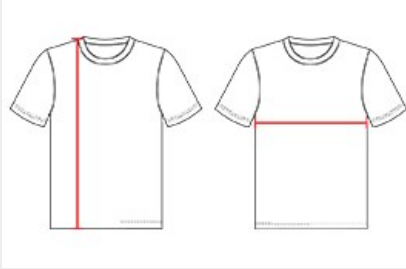

#A00193 MEN'S

ADULT PRACTICE FOOTBALL JERSEY

- 100% Extreme Mesh Cationic Colorfast Polyester 100 Denier Tricot Mesh With Moisture Management
- Waist Length Jersey
- Double Thickness Yoke And Set-In Mitered Rib V-Neck With Bar Tac For Reinforcement

COLORS

SPECIFICATIONS

COLOR	S/M	L/XL	2XL/3XL
Piece Weight measured in pounds	0.51	0.51	0.51
Case Count # of units per case	70	60	30

HOW TO MEASURE

These product specifications reference a product's measurements. For sizing information and guidance, please reference our sizing charts.

BODY LENGTH

Measured on the front from the shoulder/neck intersection to the bottom of the garment.

CHEST WIDTH

Measured across the chest, 1" below the armhole seam.