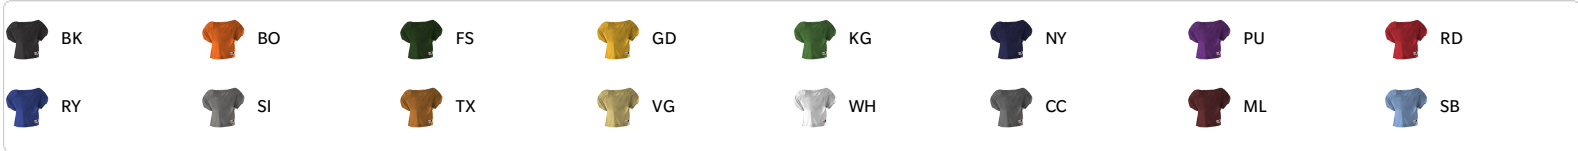

#A00193 MEN'S

ADULT PRACTICE FOOTBALL JERSEY

- 100% Extreme Mesh Cationic Colorfast Polyester 100 Denier Tricot Mesh With Moisture Management
- Waist Length Jersey
- Double Thickness Yoke And Set-In Mitered Rib V-Neck With Bar Tac For Reinforcement

COLORS

SPECIFICATIONS

COLOR	S/M	L/XL	2XL/3XL
Piece Weight measured in pounds	0.51	0.51	0.51
Case Count # of units per case	70	60	30

HOW TO MEASURE

These product specifications reference a product's measurements. For sizing information and guidance, please reference our sizing charts.