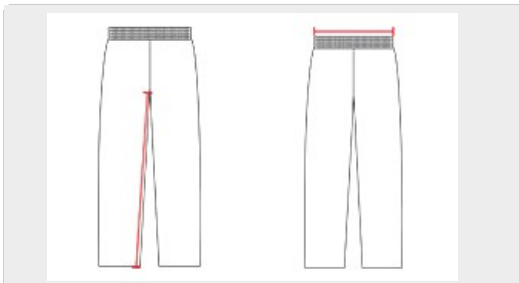

HOW TO MEASURE

These product specifications reference a product's measurements. For sizing information and guidance, please reference our sizing charts.

WAIST WIDTH

Measured across the top of the waist opening.

INSEAM

Measured from crotch point to bottom leg opening.