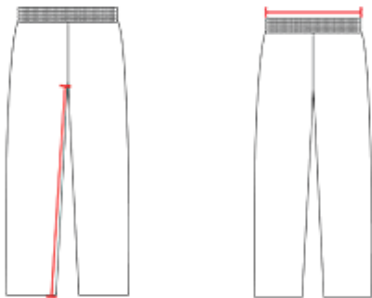

655 PKN ADULT CRUSH KNICKER PANT

- 100% DURA-Stretch 14oz double-knit polyester
- 100% DURA-Light mesh vented back knee for increased breathability and comfort
- Traditional knicker length pant with covered elastic bottom
- Double layer knee construction for enhanced sliding protection
- 2 ½" Gripper elastic waistband for a secure uniform fit
- 5 pro-style belt loops
- Zipper fly two snap closure

COLORS

SPECIFICATIONS

COLOR	S	M	L	XL	2XL	3XL	XS
Piece Weight measured in pounds	0.00	0.00	0.00	0.00	0.00	0.00	0.00
Case Count # of units per case	1	1	1	1	1	1	1

HOW TO MEASURE

These product specifications reference a product's measurements. For sizing information and guidance, please reference our sizing charts.

WAIST WIDTH

Measured across the top of the waist opening.

INSEAM

Measured from crotch point to bottom leg opening.