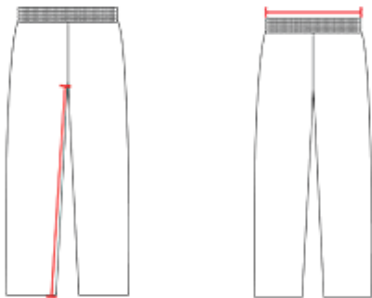

655PKBY YOUTH YOUTH CRUSH KNICKER BRAIDED PANT

- 100% DURA-Stretch 14oz double-knit polyester
- 100% DURA-Light mesh vented back knee for increased breathability and comfort
- Traditional knicker length pant with covered elastic bottom
- Single row colored 3/16" soutache sewn down both sides
- Double layer knee construction for enhanced sliding protection
- 2 1/2" Gripper elastic waistband for a secure uniform fit
- 5 pro-style belt loops
- Zipper fly two snap closure

COLORS

SPECIFICATIONS

COLOR	S	M	L	XL
Piece Weight measured in pounds	0.51	0.51	0.51	0.51
Case Count # of units per case	24	24	24	24

HOW TO MEASURE

These product specifications reference a product's measurements. For sizing information and guidance, please reference our sizing charts.

WAIST WIDTH

Measured across the top of the waist opening.

INSEAM

Measured from crotch point to bottom leg opening.