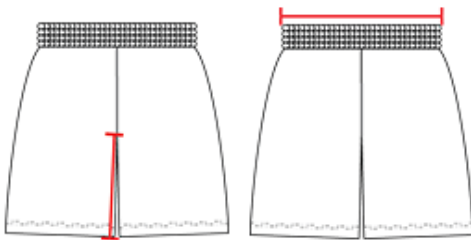

590PSPY YOUTH CROSSOVER YOUTH REVERSIBLE SHORT

- Body color front and back 100% Colorfast Polyester Micromber with body color side overlay
- Reverse side is contrast color 100% Colorfast Polyester Diamond knit front and back body
- 1 ½" Cover elastic waistband
- Contrast color 100% Colorfast Polyester Diamond Knit side insert
- Contrast color overlay on modimed curved bottom leg opening
- Cover seamed throughout for durability and appearance
- 6" Inseam

COLORS

SPECIFICATIONS

COLOR	S	M	L	XL
Piece Weight measured in pounds	0.00	0.00	0.00	0.00
Case Count # of units per case	1	1	1	1

HOW TO MEASURE

These product specifications reference a product's measurements. For sizing information and guidance, please reference our sizing charts.

INSEAM

Measured from crotch point to bottom leg opening.

WAIST WIDTH

Measured across the top of the waist opening.