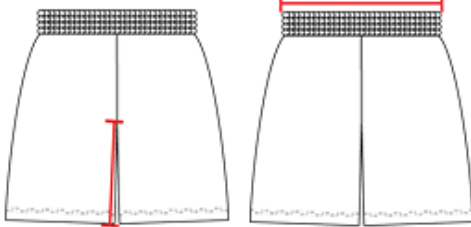

HOW TO MEASURE

These product specifications reference a product's measurements. For sizing information and guidance, please reference our sizing charts.

INSEAM

Measured from crotch point to bottom leg opening.

WAIST WIDTH

Measured across the top of the waist opening.