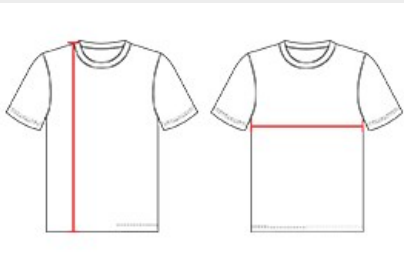

#A00149 YOUTH YOUTH SINGLE PLY REVERSIBLE JERSEY

- 100% Extreme Bonded Mock Mesh Single Ply Reversible Cationic Polyester With Moisture Wicking Properties
- Two Color Ultra Light Bonded Mesh
- Feld Seamed for Durability and Comfort
- Fully Reversible Jersey

COLORS

SPECIFICATIONS

COLOR	S	S	S	M	M	M	L	L	L	L	XL	XL
Piece Weight measured in pounds	0.46	0.46	0.46	0.46	0.46	0.46	0.46	0.46	0.46	0.46	0.46	0.46
Case Count # of units per case	90	100	200	80	100	90	70	90	80	100	70	80

HOW TO MEASURE

These product specifications reference a product's measurements. For sizing information and guidance, please reference our sizing charts.

BODY LENGTH

Measured on the front from the shoulder/neck intersection to the bottom of the garment.

CHEST WIDTH

Measured across the chest, 1" below the armhole seam.