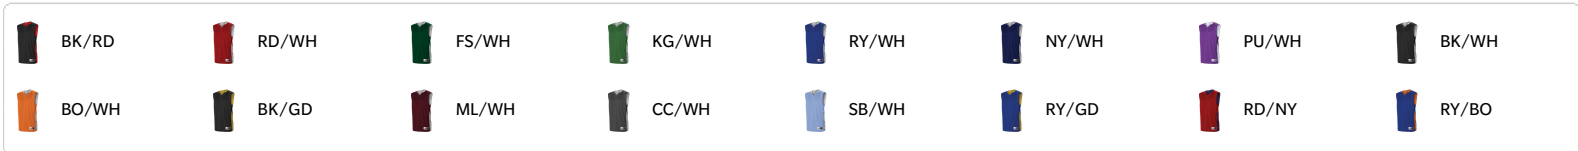

#A00149 YOUTH YOUTH SINGLE PLY REVERSIBLE JERSEY

- 100% Extreme Bonded Mock Mesh Single Ply Reversible Cationic Polyester With Moisture Wicking Properties
- Two Color Ultra Light Bonded Mesh
- Feld Seamed for Durability and Comfort
- Fully Reversible Jersey

COLORS

SPECIFICATIONS

COLOR	S	S	S	M	M	M	L	L	L	L	XL	XL
Piece Weight measured in pounds	0.46	0.46	0.46	0.46	0.46	0.46	0.46	0.46	0.46	0.46	0.46	0.46
Case Count # of units per case	90	100	200	80	100	90	70	90	80	100	70	80