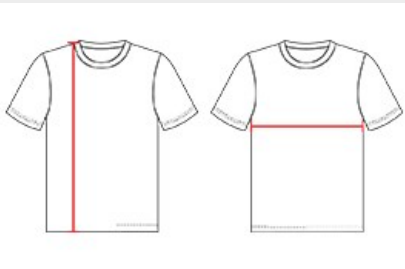

#A00147 MEN'S ADULT SINGLE PLY REVERSIBLE JERSEY

- 100% Extreme Bonded Mock Mesh Single Ply Reversible Cationic Polyester With Moisture Wicking Properties
- Two Color Ultra Light Bonded Mesh
- Feld Seamed for Durability and Comfort
- Fully Reversible Jersey

COLORS

SPECIFICATIONS

COLOR	S	S	S	M	M	L	L	L	XL	XL	2XL	3XL
Piece Weight measured in pounds	0.50	0.50	0.50	0.50	0.50	0.50	0.50	0.50	0.50	0.50	0.50	0.50
Case Count # of units per case	100	200	60	60	200	50	60	200	50	200	40	25

HOW TO MEASURE

These product specifications reference a product's measurements. For sizing information and guidance, please reference our sizing charts.

BODY LENGTH

Measured on the front from the shoulder/neck intersection to the bottom of the garment.

CHEST WIDTH

Measured across the chest, 1" below the armhole seam.