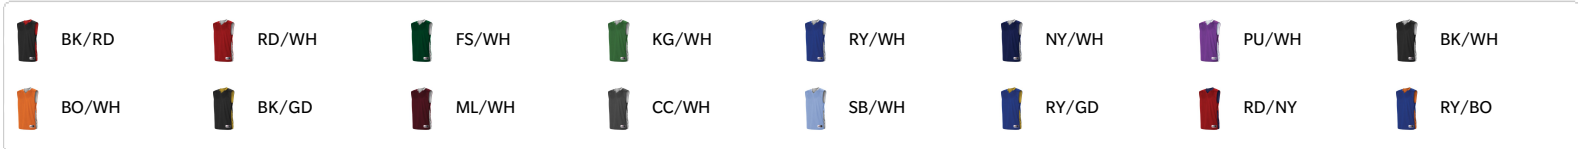

#A00147 MEN'S ADULT SINGLE PLY REVERSIBLE JERSEY

- 100% Extreme Bonded Mock Mesh Single Ply Reversible Cationic Polyester With Moisture Wicking Properties
- Two Color Ultra Light Bonded Mesh
- Feld Seamed for Durability and Comfort
- Fully Reversible Jersey

COLORS

SPECIFICATIONS

COLOR	S	S	S	M	M	L	L	L	XL	XL	2XL	3XL
Piece Weight measured in pounds	0.50	0.50	0.50	0.50	0.50	0.50	0.50	0.50	0.50	0.50	0.50	0.50
Case Count # of units per case	100	200	60	60	200	50	60	200	50	200	40	25