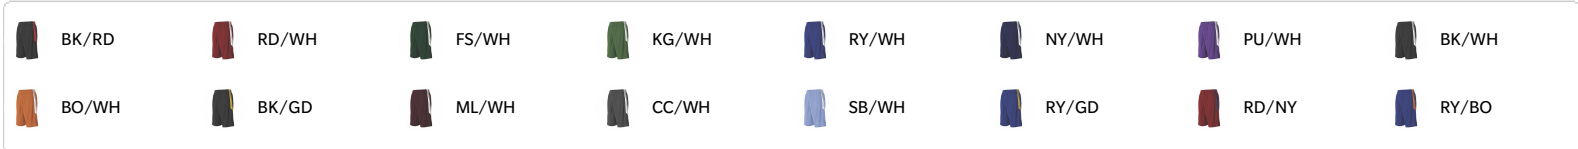

#A00148 MEN'S ADULT SINGLE PLY REVERSIBLE SHORT

- 100% Extreme Bonded Mock Mesh Single Ply Reversible Cationic Polyester With Moisture Wicking Properties
- Ultra Lightweight
- Bonded Mesh Fully Reversible Short
- 2" Covered Elastic Waistband

COLORS

SPECIFICATIONS

COLOR	S	S	S	M	M	L	L	XL	XL	2XL	3XL
Piece Weight measured in pounds	0.50	0.50	0.50	0.50	0.50	0.50	0.50	0.50	0.50	0.50	0.50
Case Count # of units per case	50	100	200	50	200	40	100	40	200	30	20