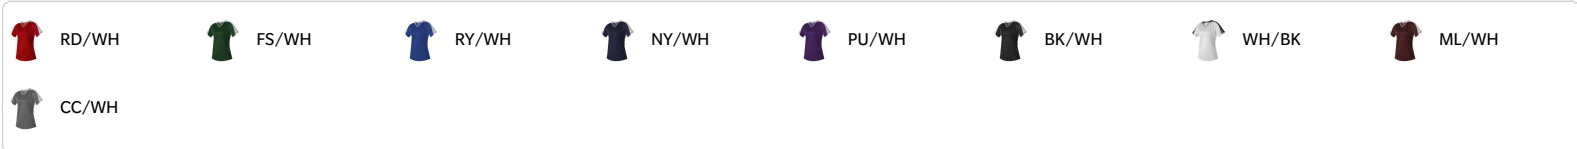

# #A00054 GIRLS' GIRLS V NECK FASTPITCH JERSEY

- 100% Extreme Microfiber Cationic Colorfast Polyester With Moisture Management Fibers
- Solid Color Extreme Microfiber Body And Undersleeves
- Self-Material Contrast Color Overlay On Top Of Sleeves And Yoke
- Self-Material Contrast Color 1/2" V-Neck For Appearance And Comfort

## COLORS

## SPECIFICATIONS

COLOR	S	M	L	L	XS
<b>Piece Weight</b> measured in pounds	0.51	0.51	0.51	0.51	0.51
<b>Case Count</b> # of units per case	120	120	120	200	120