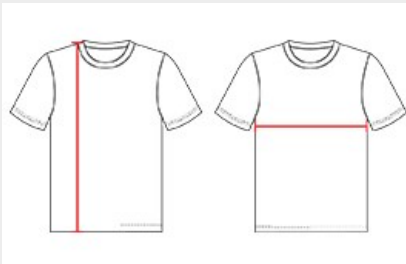

#A00158 YOUTH

YOUTH REVERSIBLE BASKETBALL JERSEY

- 100% Extreme Mock Mesh Cationic Colorfast Polyester With Moisture Management Fibers (Lightweight)
- Two Color
- Double Ply
- Fully Reversible Jersey

COLORS

SPECIFICATIONS

COLOR	S	S	S	M	M	L	L	XL	XL
Piece Weight measured in pounds	0.54	0.54	0.54	0.54	0.54	0.54	0.54	0.54	0.54
Case Count # of units per case	60	100	200	60	100	50	100	50	60

HOW TO MEASURE

These product specifications reference a product's measurements. For sizing information and guidance, please reference our sizing charts.

BODY LENGTH

Measured on the front from the shoulder/neck intersection to the bottom of the garment.

CHEST WIDTH

Measured across the chest, 1" below the armhole seam.