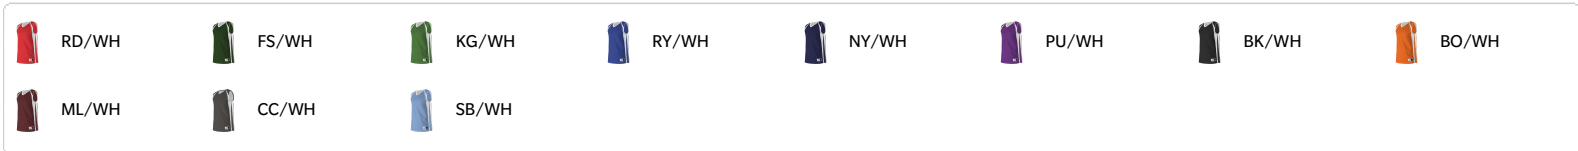

#A00158 YOUTH

YOUTH REVERSIBLE BASKETBALL JERSEY

- 100% Extreme Mock Mesh Cationic Colorfast Polyester With Moisture Management Fibers (Lightweight)
- Two Color
- Double Ply
- Fully Reversible Jersey

COLORS

SPECIFICATIONS

COLOR	S	S	S	M	M	L	L	XL	XL
Piece Weight measured in pounds	0.54	0.54	0.54	0.54	0.54	0.54	0.54	0.54	0.54
Case Count # of units per case	60	100	200	60	100	50	100	50	60

HOW TO MEASURE

These product specifications reference a product's measurements. For sizing information and guidance, please reference our sizing charts.