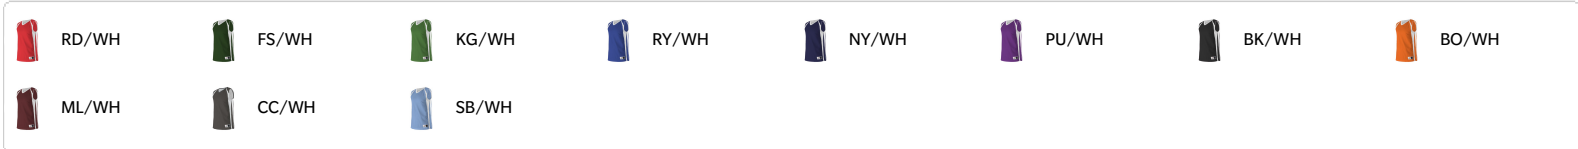

#A00125 WOMEN'S WOMENS REVERSIBLE BASKETBALL JERSEY

- 100% Extreme Mock Mesh Cationic Colorfast Polyester With Moisture Management Fibers (Lightweight)
- Two Color
- Double Ply
- Fully Reversible Jersey

COLORS

SPECIFICATIONS

COLOR	S	S	S	M	M	M	L	XL	2XL
Piece Weight measured in pounds	0.58	0.58	0.58	0.58	0.58	0.58	0.58	0.58	0.58
Case Count # of units per case	50	100	200	100	50	200	40	40	30

HOW TO MEASURE

These product specifications reference a product's measurements. For sizing information and guidance, please reference our sizing charts.