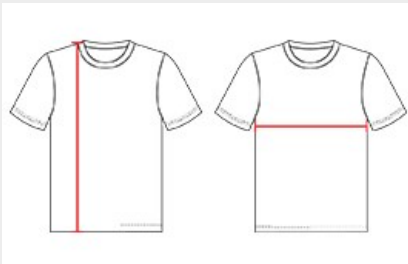

#A00125 WOMEN'S WOMENS REVERSIBLE BASKETBALL JERSEY

- 100% Extreme Mock Mesh Cationic Colorfast Polyester With Moisture Management Fibers (Lightweight)
- Two Color
- Double Ply
- Fully Reversible Jersey

COLORS

SPECIFICATIONS

COLOR	S	S	S	M	M	M	L	XL	2XL
Piece Weight measured in pounds	0.58	0.58	0.58	0.58	0.58	0.58	0.58	0.58	0.58
Case Count # of units per case	50	100	200	100	50	200	40	40	30

HOW TO MEASURE

These product specifications reference a product's measurements. For sizing information and guidance, please reference our sizing charts.

BODY LENGTH

Measured on the front from the shoulder/neck intersection to the bottom of the garment.

CHEST WIDTH

Measured across the chest, 1" below the armhole seam.