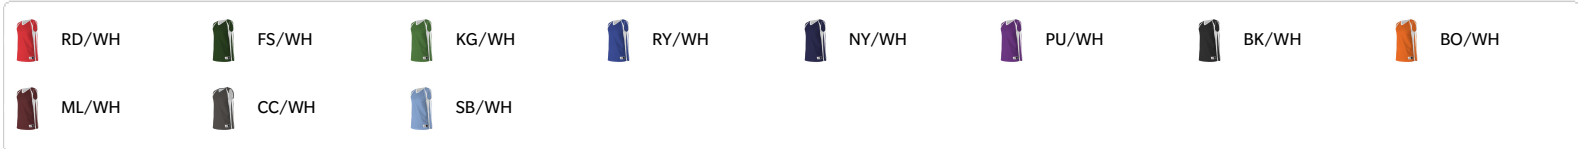

## MENS REVERSIBLE BASKETBALL JERSEY

- 100% Extreme Mock Mesh Cationic Colorfast Polyester With Moisture Management Fibers (Lightweight)
- Two Color
- Double Ply
- Fully Reversible Jersey

### SPECIFICATIONS

COLOR	S	S	M	M	L	L	XL	XL	XL	2XL	3XL
<b>Piece Weight</b> measured in pounds	0.58	0.58	0.58	0.58	0.58	0.58	0.58	0.58	0.58	0.58	0.58
<b>Case Count</b> # of units per case	50	200	50	200	40	200	40	200	100	30	20