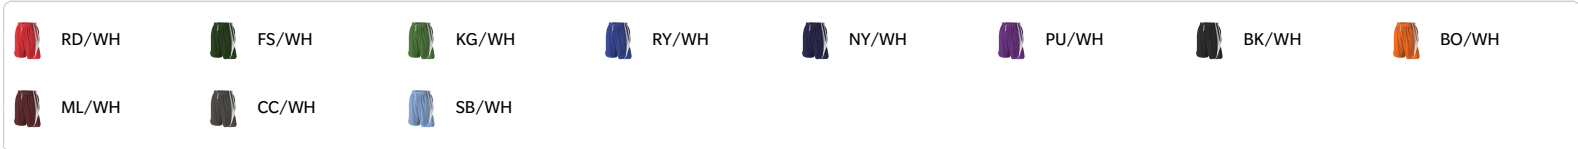

#A00160 YOUTH YOUTH REVERSIBLE BASKETBALL SHORT

- 100% Extreme Mock Mesh Cationic Colorfast Polyester With Moisture Management Fibers (Lightweight)
- Two Color
- Double Ply
- Fully Reversible Short

COLORS

SPECIFICATIONS

COLOR	S	M	M	M	M	M	L	L	XL	XL
Piece Weight measured in pounds	0.54	0.54	0.54	0.54	0.54	0.54	0.54	0.54	0.54	0.54
Case Count # of units per case	60	200	60	80	120	70	200	50	200	50

HOW TO MEASURE