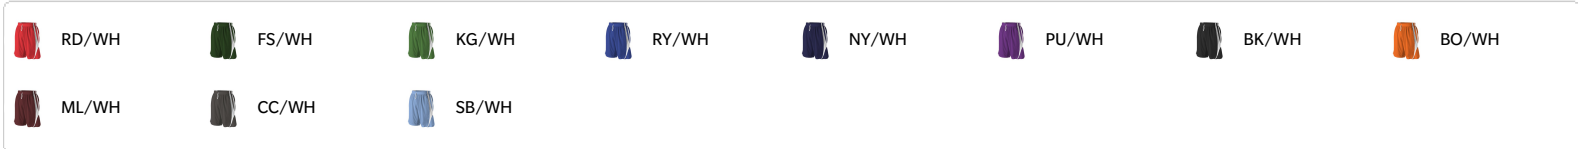

## ADULT REVERSIBLE BASKETBALL SHORT

- 100% Extreme Mock Mesh Cationic Colorfast Polyester With Moisture Management Fibers (Lightweight)
- Two Color
- Double Ply
- Fully Reversible Short

### SPECIFICATIONS

COLOR	S	S	M	L	L	L	XL	XL	2XL	3XL
<b>Piece Weight</b> measured in pounds	0.58	0.58	0.58	0.58	0.58	0.58	0.58	0.58	0.58	0.58
<b>Case Count</b> # of units per case	50	200	50	40	100	200	40	100	30	20