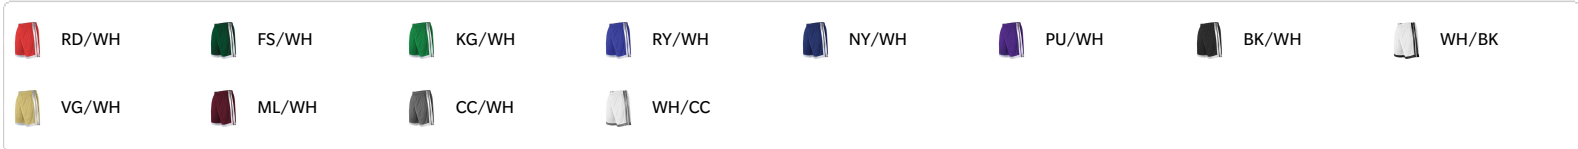

#A00116 YOUTH

YOUTH SINGLE PLY BASKETBALL SHORT

- 100% Extreme Microfiber Cationic Colorfast Polyester With Moisture Management Fibers
- Ultra-Lightweight Basketball Short
- Slim Fit Silhouette To Enhance Movement
- 3 1/2" Contrast Color Side Insert With 1/4" Bodycolor Stripe Down Center Of Insert

COLORS

SPECIFICATIONS

COLOR	S	S	S	M	M	M	L	L	XL
Piece Weight measured in pounds	0.29	0.29	0.29	0.29	0.29	0.29	0.29	0.29	0.29
Case Count # of units per case	200	96	120	200	96	120	96	120	96

HOW TO MEASURE

These product specifications reference a product's measurements. For sizing information and guidance, please reference our sizing charts.

INSEAM

Measured from crotch point to bottom leg opening.

WAIST WIDTH

Measured across the top of the waist opening.