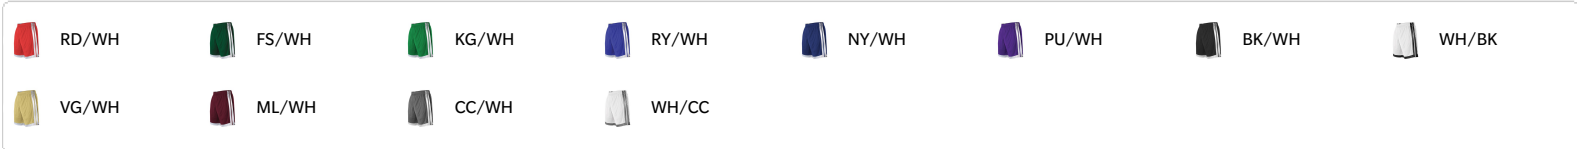

#A00115 MEN'S MENS SINGLE PLY BASKETBALL SHORT

- 100% Extreme Microfiber Cationic Colorfast Polyester With Moisture Management Fibers
- Ultra-Lightweight Basketball Short
- Slim Fit Silhouette To Enhance Movement
- 3 1/2" Contrast Color Side Insert With 1/4" Bodycolor Stripe Down Center Of Insert

COLORS

SPECIFICATIONS

COLOR	S	S	S	M	M	M	L	L	L	XL	XL	2XL	3XL
Piece Weight measured in pounds	0.42	0.42	0.42	0.42	0.42	0.42	0.42	0.42	0.42	0.42	0.42	0.42	0.42
Case Count # of units per case	200	72	100	200	72	100	200	72	100	72	120	72	72