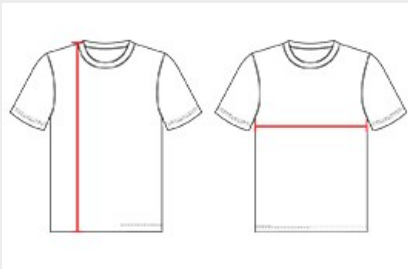

#A00133 WOMEN'S WOMENS SINGLE PLY BASKETBALL JERSEY

- 100% Extreme Microfiber Cationic Colorfast Polyester With Moisture Management Fibers
- Ultra Lightweight
- Single Ply Game Jersey
- Slim Fit Silhouette To Enhance Movement

COLORS

SPECIFICATIONS

COLOR	XS	S	S	S	M	M	M	M	L	L	L	XL	2XL
Piece Weight measured in pounds	0.51	0.51	0.51	0.51	0.51	0.51	0.51	0.51	0.51	0.51	0.51	0.51	0.51
Case Count # of units per case	96	200	96	120	160	96	200	150	200	96	150	96	96

HOW TO MEASURE

These product specifications reference a product's measurements. For sizing information and guidance, please reference our sizing charts.

BODY LENGTH

Measured on the front from the shoulder/neck intersection to the bottom of the garment.

CHEST WIDTH

Measured across the chest, 1" below the armhole seam.