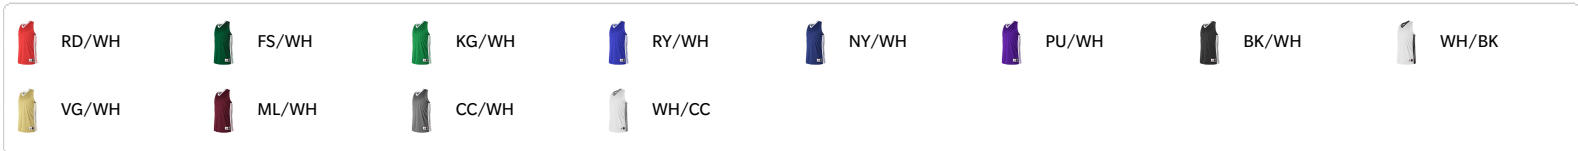

#A00133 WOMEN'S WOMENS SINGLE PLY BASKETBALL JERSEY

- 100% Extreme Microfiber Cationic Colorfast Polyester With Moisture Management Fibers
- Ultra Lightweight
- Single Ply Game Jersey
- Slim Fit Silhouette To Enhance Movement

COLORS

SPECIFICATIONS

COLOR	XS	S	S	S	M	M	M	M	L	L	L	XL	2XL
Piece Weight measured in pounds	0.51	0.51	0.51	0.51	0.51	0.51	0.51	0.51	0.51	0.51	0.51	0.51	0.51
Case Count # of units per case	96	200	96	120	160	96	200	150	200	96	150	96	96