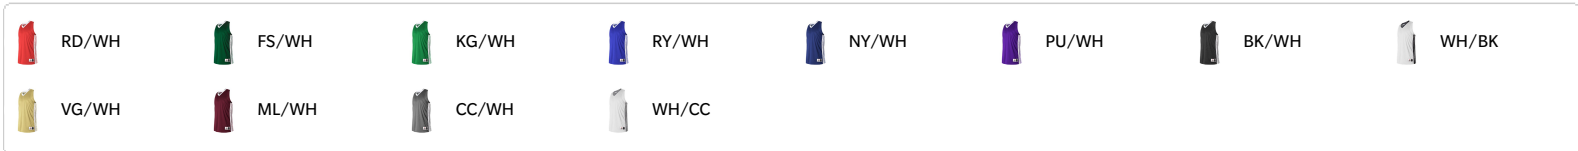

#A00113 MEN'S MENS SINGLE PLY BASKETBALL JERSEY

- 100% Extreme Microfiber Cationic Colorfast Polyester With Moisture Management Fibers
- Ultra Lightweight
- Single Ply Game Jersey
- Slim Fit Silhouette To Enhance Movement

COLORS

SPECIFICATIONS

COLOR	S	S	S	S	S	M	M	M	L	L	XL	XL	2XL	3XL
Piece Weight measured in pounds	0.51	0.51	0.51	0.51	0.51	0.51	0.51	0.51	0.51	0.51	0.51	0.51	0.51	0.51
Case Count # of units per case	120	84	200	150	100	120	84	200	120	84	84	120	84	84