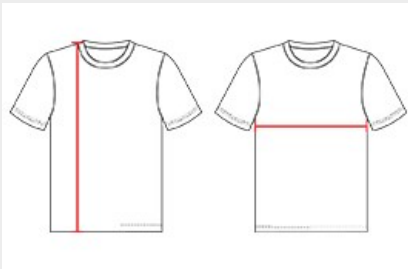

#A00113 MEN'S MENS SINGLE PLY BASKETBALL JERSEY

- 100% Extreme Microfiber Cationic Colorfast Polyester With Moisture Management Fibers
- Ultra Lightweight
- Single Ply Game Jersey
- Slim Fit Silhouette To Enhance Movement

COLORS

SPECIFICATIONS

COLOR	S	S	S	S	S	M	M	M	L	L	XL	XL	2XL	3XL
Piece Weight measured in pounds	0.51	0.51	0.51	0.51	0.51	0.51	0.51	0.51	0.51	0.51	0.51	0.51	0.51	0.51
Case Count # of units per case	120	84	200	150	100	120	84	200	120	84	84	120	84	84

HOW TO MEASURE

These product specifications reference a product's measurements. For sizing information and guidance, please reference our sizing charts.

BODY LENGTH

Measured on the front from the shoulder/neck intersection to the bottom of the garment.

CHEST WIDTH

Measured across the chest, 1" below the armhole seam.