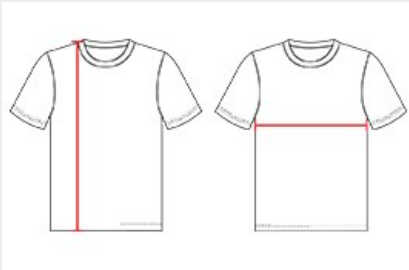

#A00109 YOUTH YOUTH BASKETBALL JERSEY

- 100% Extreme Plaited Knit Cationic Colorfast Polyester With Moisture Management Fibers
- 100% Extreme Pin Dot Mesh Cationic Colorfast Polyester With Moisture Management Fibers
- Solid Color Jersey With Extreme Plaited Knitfront
- Shoulder And Collar And Extreme Pin Dot Mesh Back For Breathability And Comfort
- Two Contrast Color Extreme Plaited Knit Overlaid 1" Stripes From Armhole Openings
- Curved Shoulder Inserts To Improve Fit And Movement

COLORS

 BK/RD	 RD/WH	 FS/WH	 KG/WH	 RY/WH	 NY/WH	 PU/WH	 BK/WH
 WH/RD	 WH/RD	 WH/RY	 WH/NY	 WH/BK	 PK/WH	 BO/WH	 ML/WH
 SB/WH	 EY/CC						 CC/WH

SPECIFICATIONS

COLOR	S	S	M	L	L	XL
Piece Weight measured in pounds	0.38	0.38	0.38	0.38	0.38	0.38
Case Count # of units per case	100	120	100	100	120	80

HOW TO MEASURE

These product specifications reference a product's measurements. For sizing information and guidance, please reference our sizing charts.

BODY LENGTH

Measured on the front from the shoulder/neck intersection to the bottom of the garment.

CHEST WIDTH

Measured across the chest, 1" below the armhole seam.