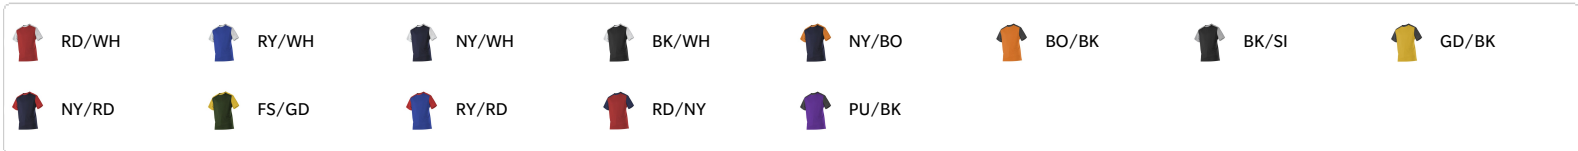

#A00024 YOUTH

YOUTH CREW NECK BASEBALL JERSEY

- 100% Cationic Diamond Mock Mesh Cationic Colorfast Polyester With Moisture Management Fibers
- Solid Color Diamond Knit Body With Contrast Color Modified Raglan Yoke And Set-In Sleeves
- Extreme Diamond Mock Mesh Cationic Colorfast Polyester With Moisture Management Fibers
- Contrast Color Self-Material

COLORS

SPECIFICATIONS

COLOR	S	M	L	XXS	XS	XL
Piece Weight measured in pounds	0.51	0.51	0.51	0.51	0.51	0.51
Case Count # of units per case	1	1	1	1	1	1

HOW TO MEASURE

These product specifications reference a product's measurements. For sizing information and guidance, please reference our sizing charts.