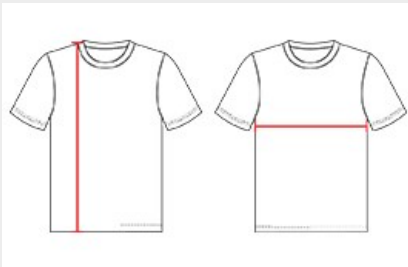

#A00024 YOUTH

YOUTH CREW NECK BASEBALL JERSEY

- 100% Cationic Diamond Mock Mesh Cationic Colorfast Polyester With Moisture Management Fibers
- Solid Color Diamond Knit Body With Contrast Color Modified Raglan Yoke And Set-In Sleeves
- Extreme Diamond Mock Mesh Cationic Colorfast Polyester With Moisture Management Fibers
- Contrast Color Self-Material

COLORS

SPECIFICATIONS

COLOR	S	M	L	XXS	XS	XL
Piece Weight measured in pounds	0.51	0.51	0.51	0.51	0.51	0.51
Case Count # of units per case	1	1	1	1	1	1

HOW TO MEASURE

These product specifications reference a product's measurements. For sizing information and guidance, please reference our sizing charts.

BODY LENGTH

Measured on the front from the shoulder/neck intersection to the bottom of the garment.

CHEST WIDTH

Measured across the chest, 1" below the armhole seam.