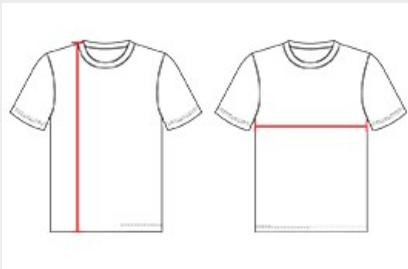

#A00023 MEN'S ADULT CREW NECK BASEBALL JERSEY

- 100% Cationic Diamond Mock Mesh Cationic Colorfast Polyester With Moisture Management fibers
- Solid Color Diamond Knit Body With Contrast color Modified Raglan Yoke And Set-In Sleeves
- Extreme Diamond Mock Mesh Cationic Colorfast polyester With Moisture Management Fibers
- Contrast Color Self-Material

COLORS

SPECIFICATIONS

COLOR	S	M	M	L	XL	2XL	3XL
Piece Weight measured in pounds	0.51	0.51	0.51	0.51	0.51	0.51	0.51
Case Count # of units per case	50	45	60	40	35	30	30

HOW TO MEASURE

These product specifications reference a product's measurements. For sizing information and guidance, please reference our sizing charts.

BODY LENGTH

Measured on the front from the shoulder/neck intersection to the bottom of the garment.

CHEST WIDTH

Measured across the chest, 1" below the armhole seam.