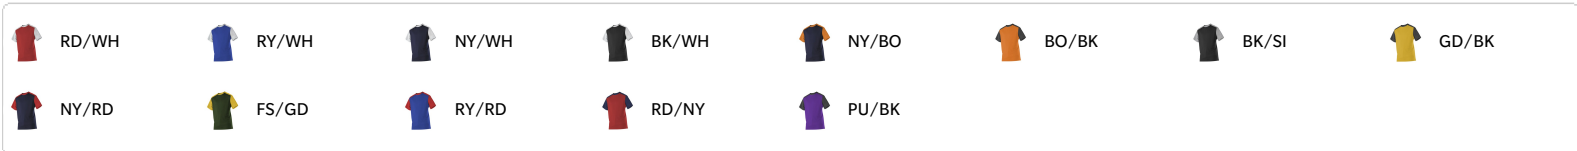

#A00023 MEN'S ADULT CREW NECK BASEBALL JERSEY

- 100% Cationic Diamond Mock Mesh Cationic Colorfast Polyester With Moisture Management fibers
- Solid Color Diamond Knit Body With Contrast color Modified Raglan Yoke And Set-In Sleeves
- Extreme Diamond Mock Mesh Cationic Colorfast polyester With Moisture Management Fibers
- Contrast Color Self-Material

COLORS

SPECIFICATIONS

COLOR	S	M	M	L	XL	2XL	3XL
Piece Weight measured in pounds	0.51	0.51	0.51	0.51	0.51	0.51	0.51
Case Count # of units per case	50	45	60	40	35	30	30

HOW TO MEASURE

These product specifications reference a product's measurements. For sizing information and guidance, please reference our sizing charts.