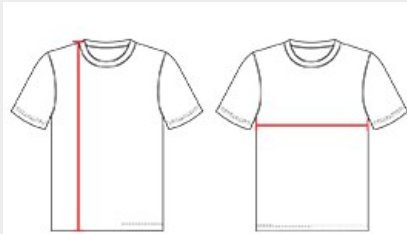

#A00299 MEN'S ADULT BASEBALL VEST

- 100% Extreme Pin Dot Mesh Cationic Colorfast Polyester
- Solid Color Six Button Front Vest
- Light weight soft hand with excellent durability and breathability

COLORS

SPECIFICATIONS

COLOR	S	M	L	XL	2XL	3XL
Piece Weight measured in pounds	0.36	0.36	0.36	0.36	0.36	0.36
Case Count # of units per case	1	1	1	1	1	1

HOW TO MEASURE

These product specifications reference a product's measurements. For sizing information and guidance, please reference our sizing charts.

BODY LENGTH

Measured on the front from the shoulder/neck intersection to the bottom of the garment.

CHEST WIDTH

Measured across the chest, 1" below the armhole seam.