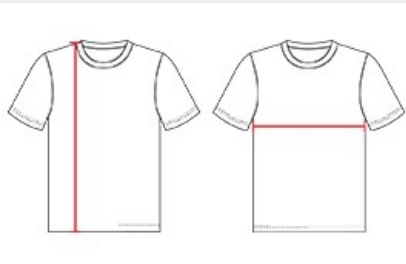

HOW TO MEASURE

These product specifications reference a product's measurements. For sizing information and guidance, please reference our sizing charts.

BODY LENGTH

Measured on the front from the shoulder/neck intersection to the bottom of the garment.

CHEST WIDTH

Measured across the chest, 1" below the armhole seam.