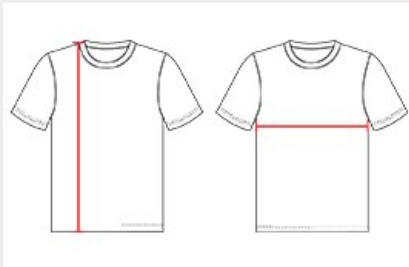

#A00022 MEN'S

ADULT TWO BUTTON MESH BASEBALL JERSEY WITH PIPING

- 100% Extreme Dura Light Mesh Cationic Colorfast Polyester
- Two Button Henley With Inset Placket
- One Row Of Self-Material
- Contrast Color Pipingsewn Into And Around Collar

COLORS

SPECIFICATIONS

COLOR	S	M	L	XL	2XL	3XL
Piece Weight measured in pounds	0.63	0.63	0.63	0.63	0.63	0.63
Case Count # of units per case	72	72	72	72	72	72

HOW TO MEASURE

These product specifications reference a product's measurements. For sizing information and guidance, please reference our sizing charts.

BODY LENGTH

Measured on the front from the shoulder/neck intersection to the bottom of the garment.

CHEST WIDTH

Measured across the chest, 1" below the armhole seam.