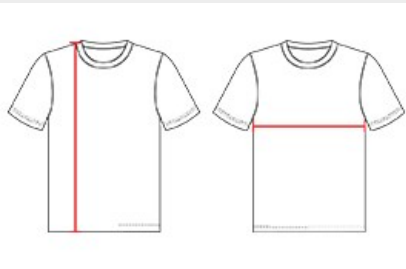

HOW TO MEASURE

These product specifications reference a product's measurements. For sizing information and guidance, please reference our sizing charts.

BODY LENGTH

Measured on the front from the shoulder/neck intersection to the bottom of the garment.

CHEST WIDTH

Measured across the chest, 1" below the armhole seam.