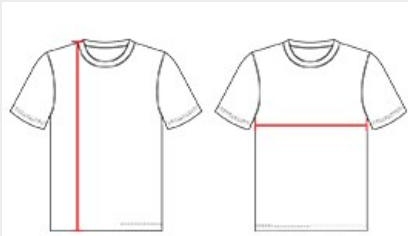

#A00298 WOMEN'S WOMEN'S FAUX FRONT FASTPITCH JERSEY

- 100% Extreme Pin Dot Mesh Cationic Colorfast Polyester
- Solid Color Six Button Front Vest
- Light weight soft hand with excellent durability and breathability
- Scoop-Hemmed Bottom

COLORS

SPECIFICATIONS

COLOR	XS	S	M	L	XL	2XL
Piece Weight measured in pounds	0.36	0.36	0.36	0.36	0.36	0.36
Case Count # of units per case	36	36	36	36	36	24

HOW TO MEASURE

These product specifications reference a product's measurements. For sizing information and guidance, please reference our sizing charts.

BODY LENGTH

Measured on the front from the shoulder/neck intersection to the bottom of the garment.

CHEST WIDTH

Measured across the chest, 1" below the armhole seam.