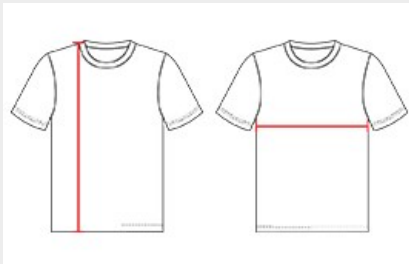

#A00019 MEN'S

ADULT FAUX MESH BASEBALL JERSEY

- 100% Extreme Dura Light Mesh Cationic Colorfast Polyester
- Solid Color Faux Front Jersey - Two Functioning buttons Are Faux Front Reduces Overall Weight and Creates A Full Button Look
- Six Button Front (Buttons & Placket Spaced For Lettering)
- Set-in sleeves

COLORS

SPECIFICATIONS

COLOR	S	M	L	XL	2XL	3XL
Piece Weight measured in pounds	0.51	0.51	0.51	0.51	0.51	0.51
Case Count # of units per case	84	84	84	72	72	72

HOW TO MEASURE

These product specifications reference a product's measurements. For sizing information and guidance, please reference our sizing charts.

BODY LENGTH

Measured on the front from the shoulder/neck intersection to the bottom of the garment.

CHEST WIDTH

Measured across the chest, 1" below the armhole seam.