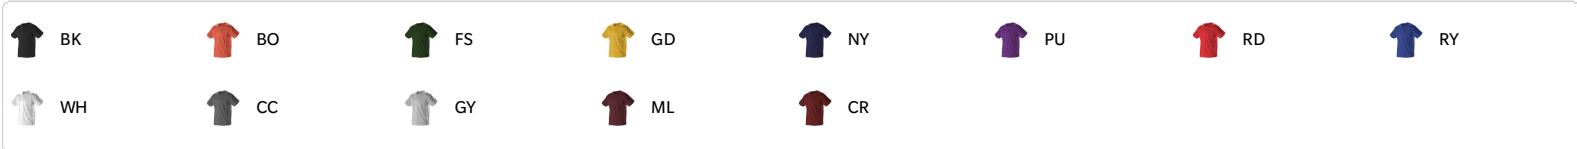

COLORS

SPECIFICATIONS

COLOR	S	M	L	XL
Piece Weight measured in pounds	0.42	0.42	0.42	0.42
Case Count # of units per case	96	96	96	96