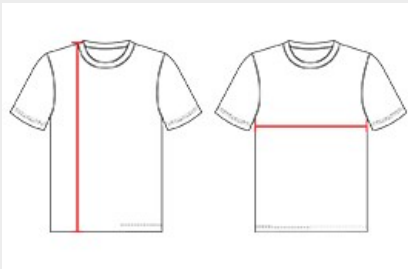

HOW TO MEASURE

These product specifications reference a product's measurements. For sizing information and guidance, please reference our sizing charts.

BODY LENGTH

Measured on the front from the shoulder/neck intersection to the bottom of the garment.

CHEST WIDTH

Measured across the chest, 1" below the armhole seam.