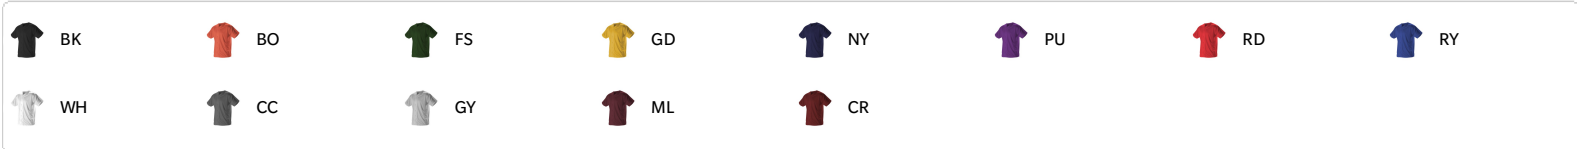

COLORS

SPECIFICATIONS

COLOR	S	M	L	XL	2XL	3XL
Piece Weight measured in pounds	0.58	0.58	0.58	0.58	0.58	0.58
Case Count # of units per case	72	72	72	72	72	72