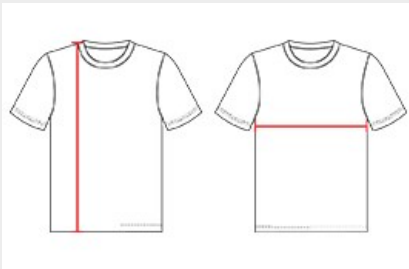

HOW TO MEASURE

These product specifications reference a product's measurements. For sizing information and guidance, please reference our sizing charts.

BODY LENGTH

Measured on the front from the shoulder/neck intersection to the bottom of the garment.

CHEST WIDTH

Measured across the chest, 1" below the armhole seam.