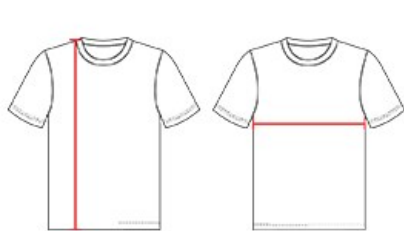

#A00373 YOUTH

YOUTH DIAMOND JERSEY

- 100% DURA-Light mesh Colorfast Polyester
- Six Button Front (Spaced For Lettering)
- Soutache on sleeve ends and around collar ending at the jersey
- Set-in sleeves
- Scoop Hemmed Bottom

COLORS

RD/WH

RY/WH

NY/WH

BK/WH

WH/BK

CC/WH

SPECIFICATIONS

	S	M	L	XL
Piece Weight measured in pounds	0.51	0.51	0.51	0.51
Case Count # of units per case	24	24	24	24

HOW TO MEASURE

These product specifications reference a product's measurements. For sizing information and guidance, please reference our sizing charts.

BODY LENGTH

Measured on the front from the shoulder/neck intersection to the bottom of the garment.

CHEST WIDTH

Measured across the chest, 1" below the armhole seam.