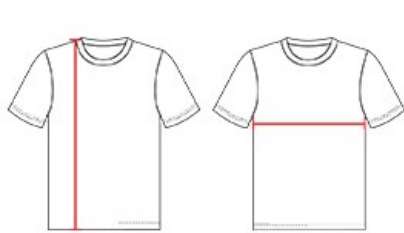

HOW TO MEASURE

These product specifications reference a product's measurements. For sizing information and guidance, please reference our sizing charts.

BODY LENGTH

Measured on the front from the shoulder/neck intersection to the bottom of the garment.

CHEST WIDTH

Measured across the chest, 1" below the armhole seam.