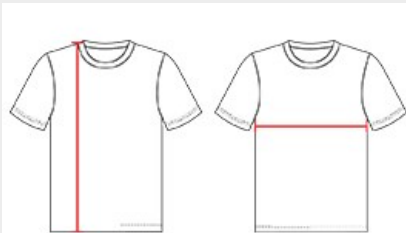

HOW TO MEASURE

These product specifications reference a product's measurements. For sizing information and guidance, please reference our sizing charts.

BODY LENGTH

Measured on the front from the shoulder/neck intersection to the bottom of the garment.

CHEST WIDTH

Measured across the chest, 1" below the armhole seam.