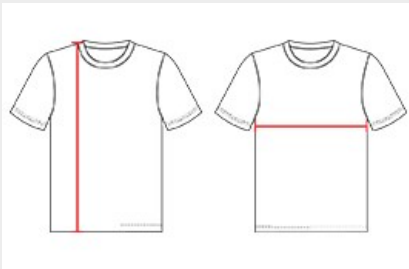

#A00057 GIRLS' GIRLS TWO BUTTON FASTPITCH JERSEY

- 100% Extreme Pin Dot Mesh Cationic Colorfast Polyester With Moisture Management Fibers
- Two Button Henley With Raglan Shoulders(Reversed Placket For Women)
- Self-Material Front And Back Body With Self-Material Contrasting Color Side Inserts
- Shoulders

COLORS

SPECIFICATIONS

COLOR	S	M	L
Piece Weight measured in pounds	0.38	0.38	0.38
Case Count # of units per case	100	100	100

HOW TO MEASURE

These product specifications reference a product's measurements. For sizing information and guidance, please reference our sizing charts.

BODY LENGTH

Measured on the front from the shoulder/neck intersection to the bottom of the garment.

CHEST WIDTH

Measured across the chest, 1" below the armhole seam.