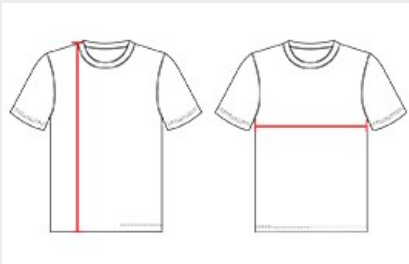

#A00058 WOMEN'S WOMENS TWO BUTTON FASTPITCH JERSEY

- 100% Extreme Pin Dot Mesh Cationic Colorfast Polyester With Moisture Management Fibers
- Two Button Henley With Raglan Shoulders(Reversed Placket For Women)
- Self-Material Front And Back Body With Self-Material Contrasting Color Side Inserts
- Shoulders

COLORS

SPECIFICATIONS

COLOR	S	M	L	XL	2XL	3XL
Piece Weight measured in pounds	0.50	0.50	0.50	0.50	0.50	0.50
Case Count # of units per case	100	100	80	80	60	60

HOW TO MEASURE

These product specifications reference a product's measurements. For sizing information and guidance, please reference our sizing charts.

BODY LENGTH

Measured on the front from the shoulder/neck intersection to the bottom of the garment.

CHEST WIDTH

Measured across the chest, 1" below the armhole seam.