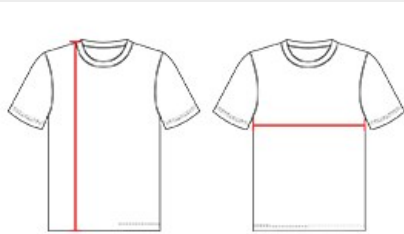

HOW TO MEASURE

These product specifications reference a product's measurements. For sizing information and guidance, please reference our sizing charts.

BODY LENGTH

Measured on the front from the shoulder/neck intersection to the bottom of the garment.

CHEST WIDTH

Measured across the chest, 1" below the armhole seam.