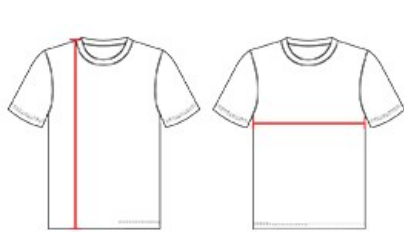

HOW TO MEASURE

These product specifications reference a product's measurements. For sizing information and guidance, please reference our sizing charts.

BODY LENGTH

Measured on the front from the shoulder/neck intersection to the bottom of the garment.

CHEST WIDTH

Measured across the chest, 1" below the armhole seam.