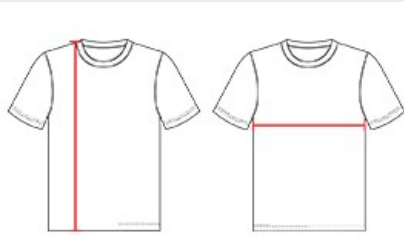

#A00312 YOUTH YOUTH BASEBALL JERSEY

- 100% Cationic Colorfast Polyester Interlock
- Moisture Wicking
- One-button Henley with Inset Placket
- Self-Material Main Body Contrast Color Sleeve Ends
- Raglan Sleeves
- Scoop Hemmed Bottom

COLORS

SPECIFICATIONS

COLOR	XXS	XS	S	M	L	XL
Piece Weight measured in pounds	0.36	0.36	0.36	0.36	0.36	0.36
Case Count # of units per case	1	1	1	1	1	1

HOW TO MEASURE

These product specifications reference a product's measurements. For sizing information and guidance, please reference our sizing charts.

BODY LENGTH

Measured on the front from the shoulder/neck intersection to the bottom of the garment.

CHEST WIDTH

Measured across the chest, 1" below the armhole seam.